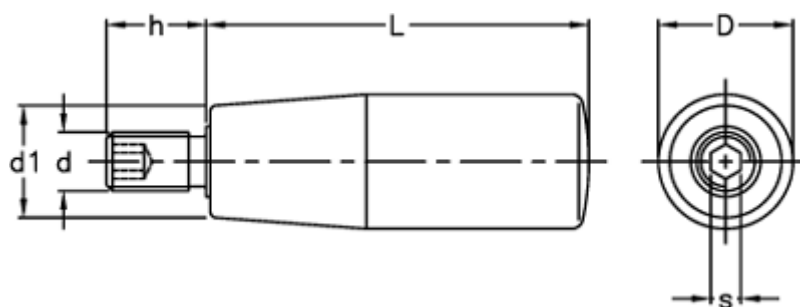

Data Sheet

Article number: 2304023401

Description: E+G Revolving handle
I.301/80+x-M8

Measures

D	= 26
d1	= 21
d 6g	= M8
h	= 15
L	= 80
s	= 4